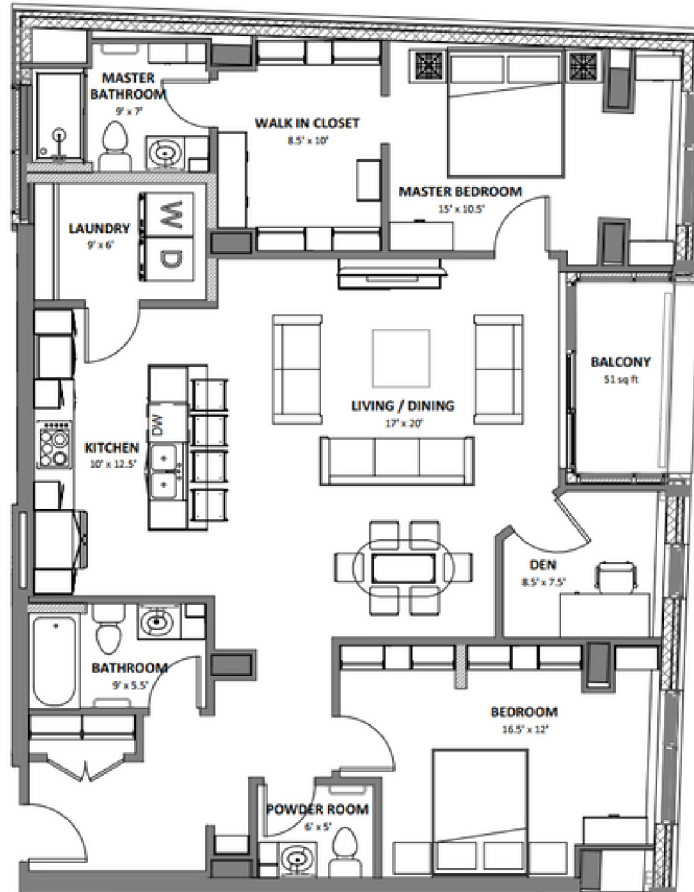

# SUITE 209, 309, 409

VIRTUAL TOUR ON  
THEELEVATION.CA

BEDROOMS:	2	SQUARE FOOTAGE:	1,450
DEN:	YES	SUITE TYPE:	I
BATHROOMS:	2.5	VIRTUAL TOUR:	YES