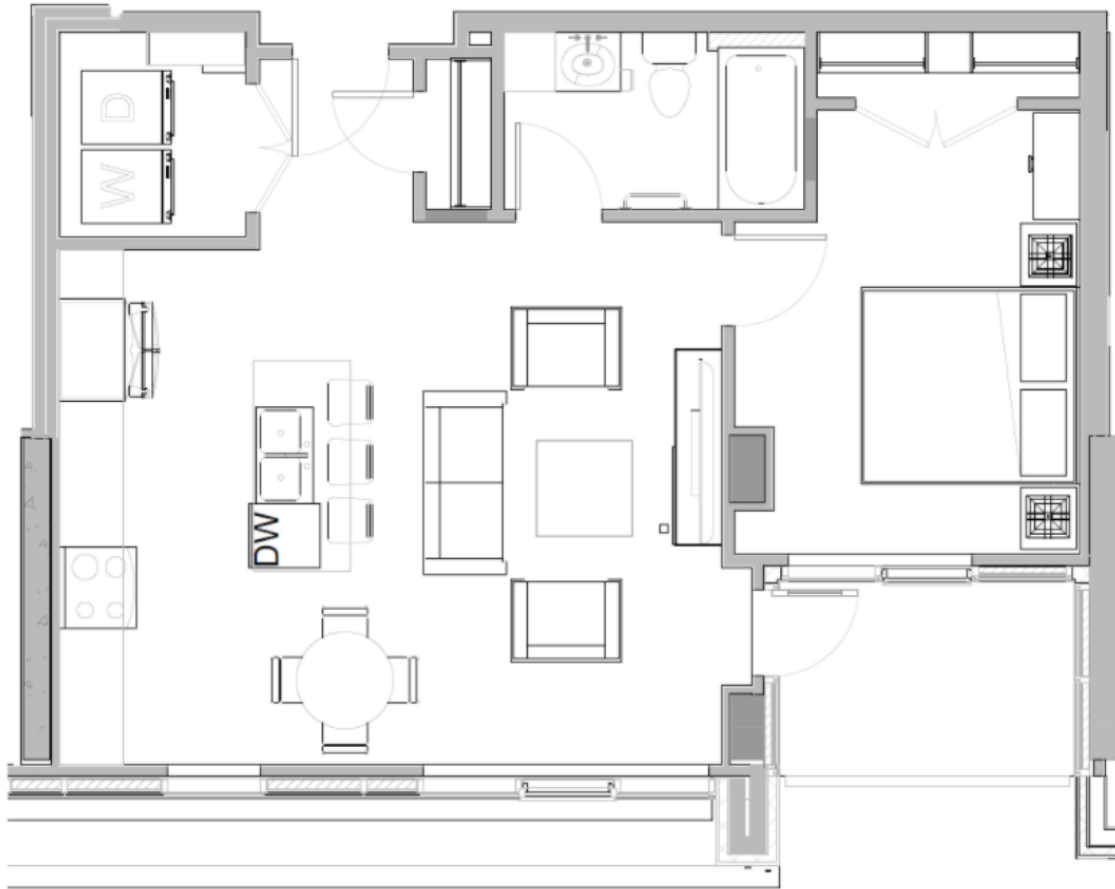

SUITE 603-1803

VIRTUAL TOUR ON
 THEELEVATION.CA

BEDROOMS:	1	SQUARE FOOTAGE:	750
DEN:	NO	SUITE TYPE:	P
BATHROOMS:	1	VIRTUAL TOUR:	YES