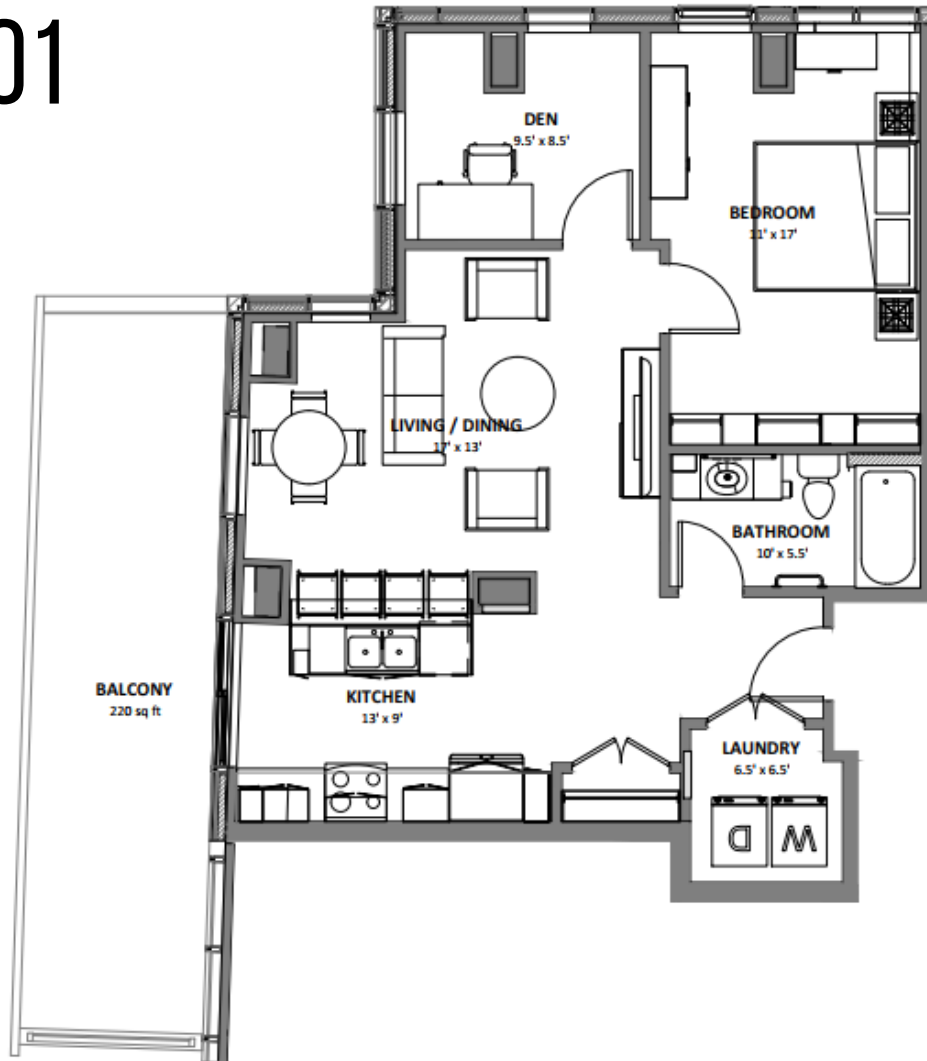

SUITE 501

BEDROOMS:	1	SQUARE FOOTAGE:	1,000
DEN:	YES	SUITE TYPE:	N
BATHROOMS:	1		