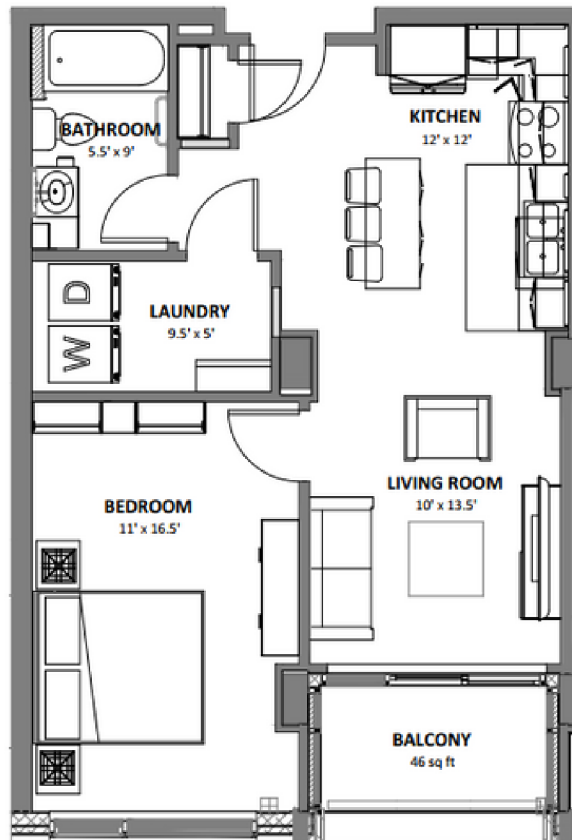

# SUITE 205, 305, 405

VIRTUAL TOUR ON  
THEELEVATION.CA

|            |    |                 |     |
|------------|----|-----------------|-----|
| BEDROOMS:  | 1  | SQUARE FOOTAGE: | 750 |
| DEN:       | NO | SUITE TYPE:     | E   |
| BATHROOMS: | 1  | VIRTUAL TOUR:   | YES |