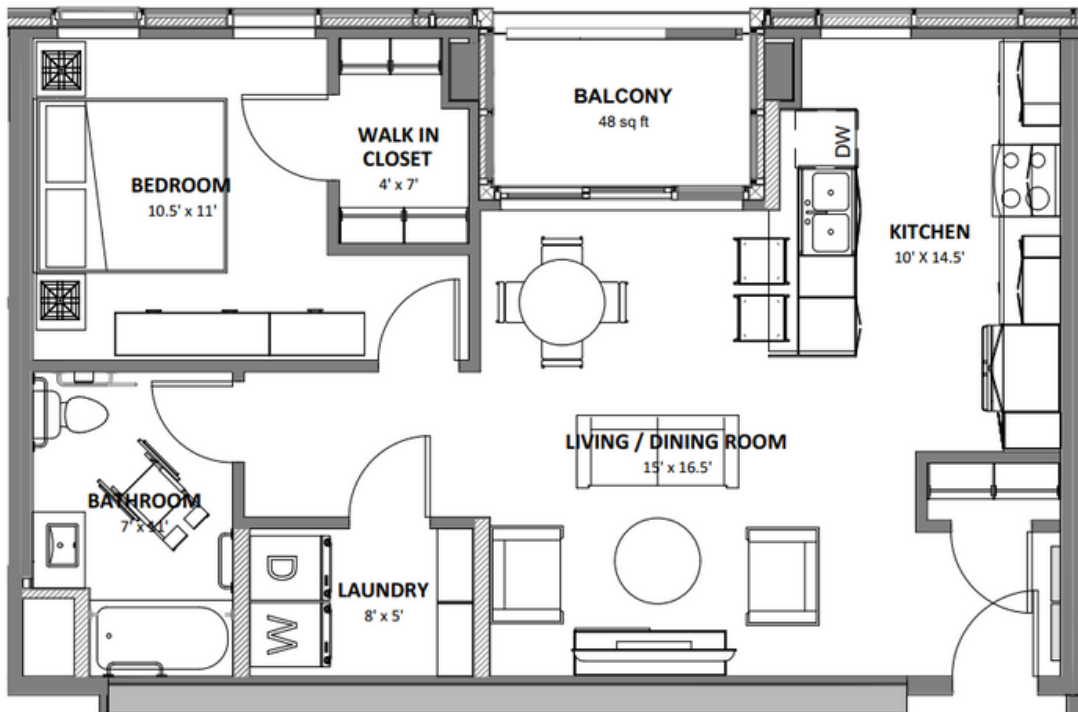

SUITE 213, 313, 413, 504

BARRIER-FREE SUITE

BEDROOMS:	1	SQUARE FOOTAGE:	800
DEN:	NO	SUITE TYPE:	M
BATHROOMS:	1		