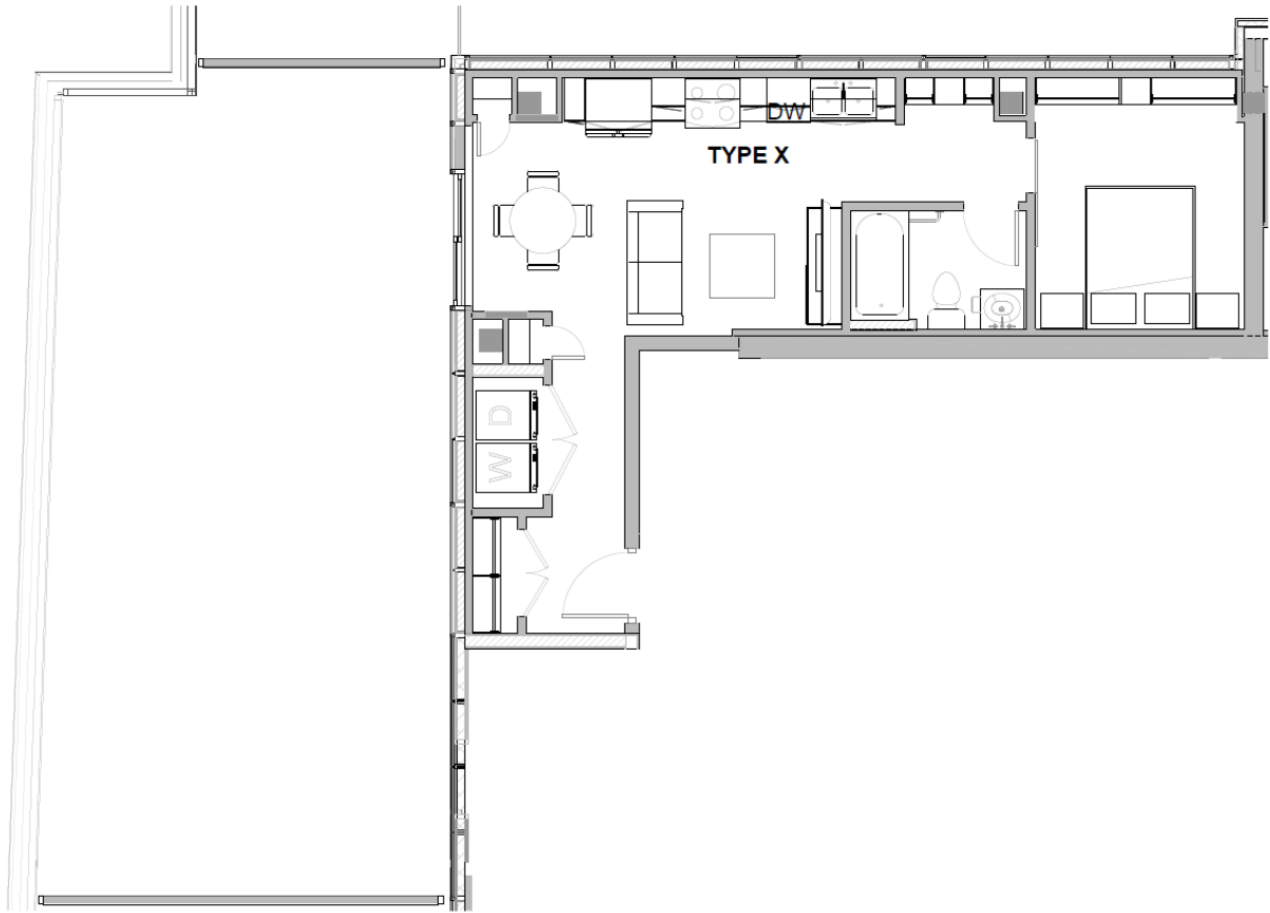

SUITE 1903

BEDROOMS:	1	SQUARE FOOTAGE:	550
DEN:	NO	SUITE TYPE:	X
BATHROOMS:	1	VIRTUAL TOUR:	NO