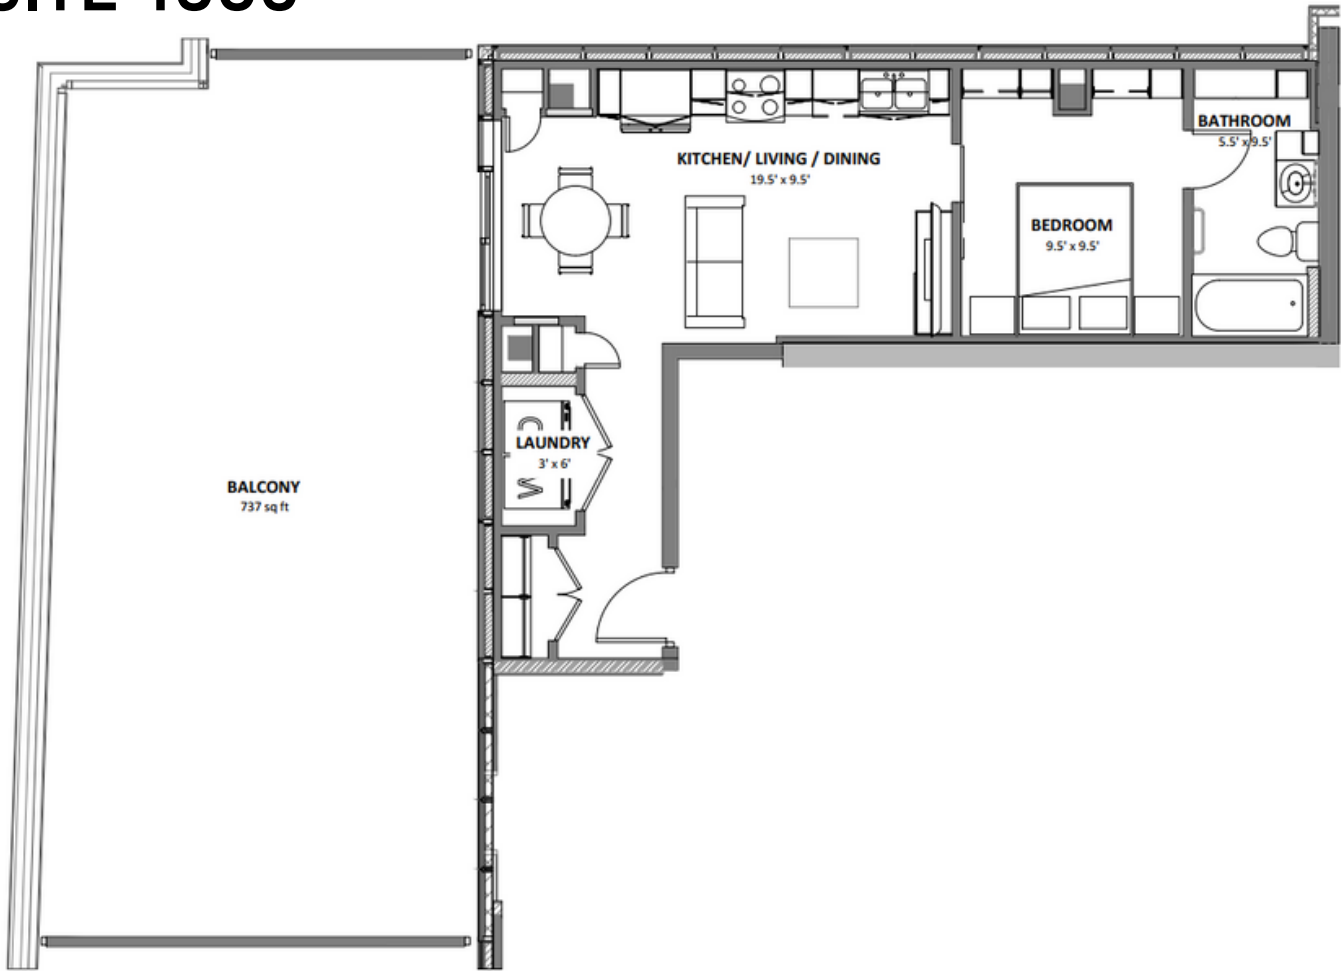

SUITE 1903

BEDROOMS:	1	SQUARE FOOTAGE:	550
DEN:	NO	SUITE TYPE:	X
BATHROOMS:	1		