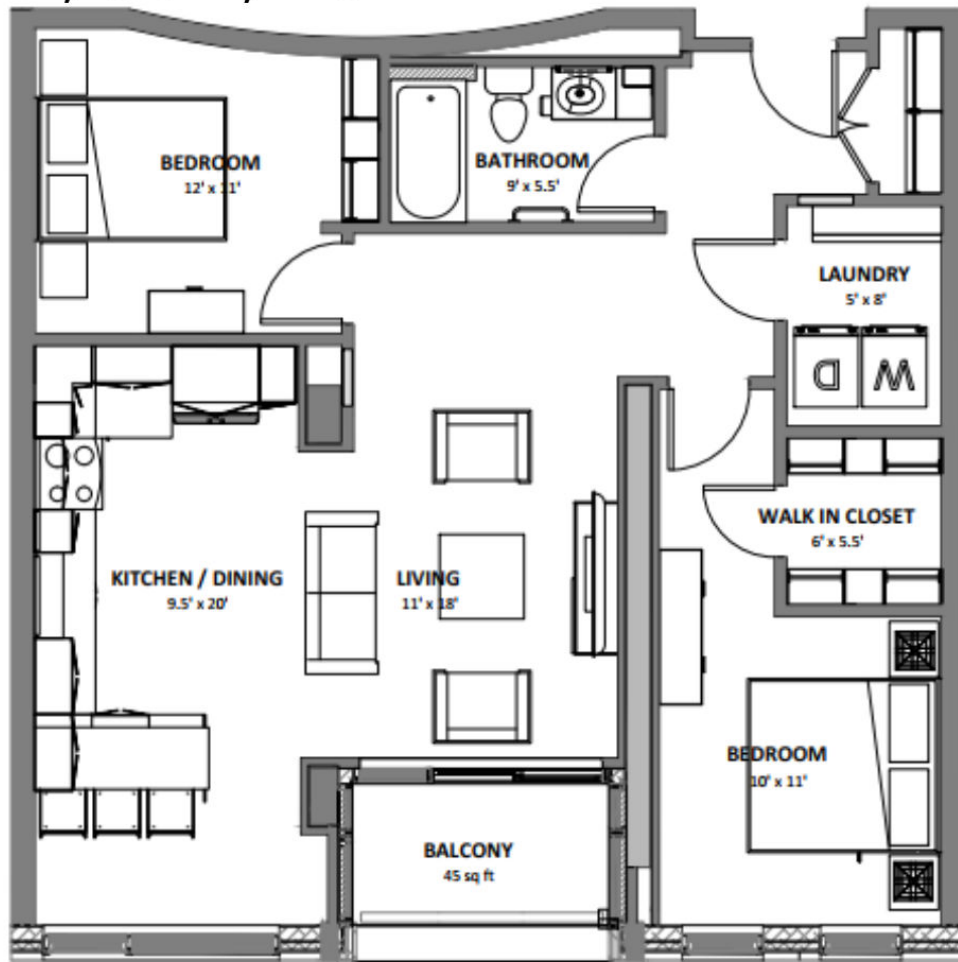

SUITE 204, 304, 404

BEDROOMS:	2	SQUARE FOOTAGE:	1,000
DEN:	NO	SUITE TYPE:	D
BATHROOMS:	1		