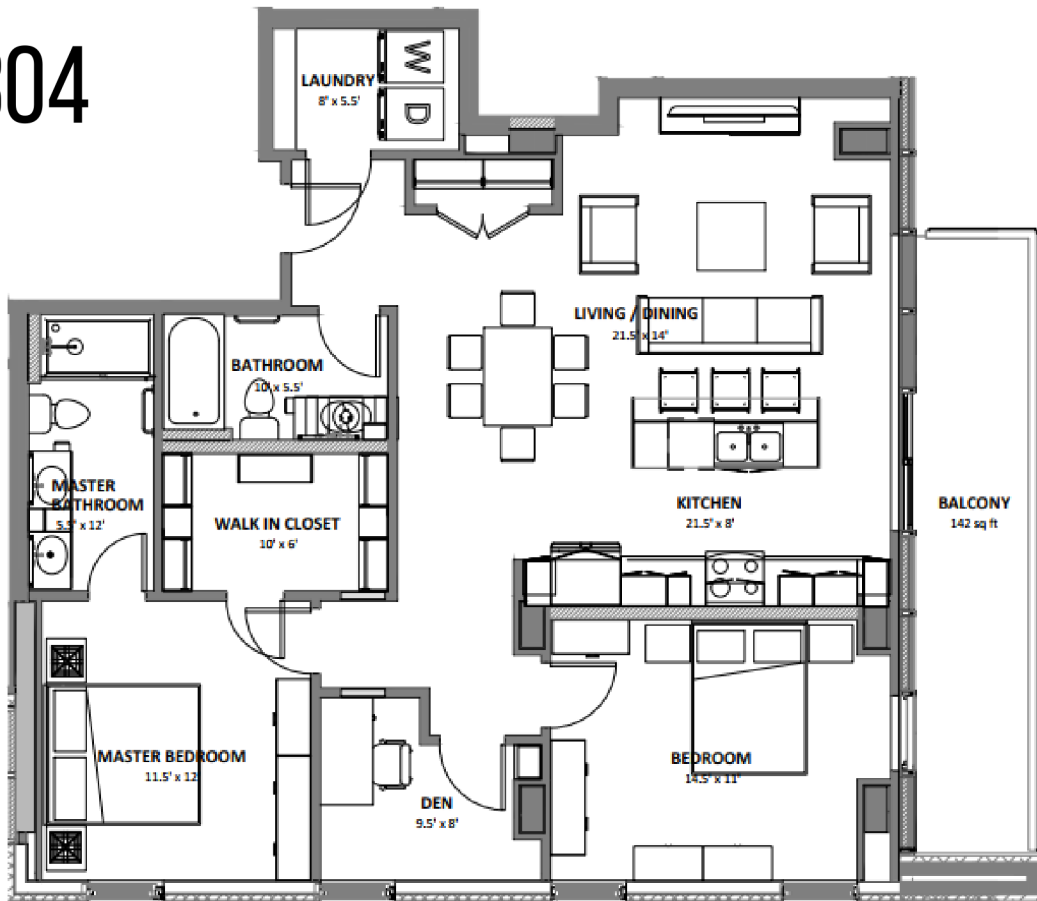

# SUITE 604, 804, 1004, 1204, 1404, 1604, 1804

VIRTUAL TOUR ON  
THEELEVATION.CA

BEDROOMS:	2	SQUARE FOOTAGE:	1,250
DEN:	YES	SUITE TYPE:	S
BATHROOMS:	2	VIRTUAL TOUR:	YES