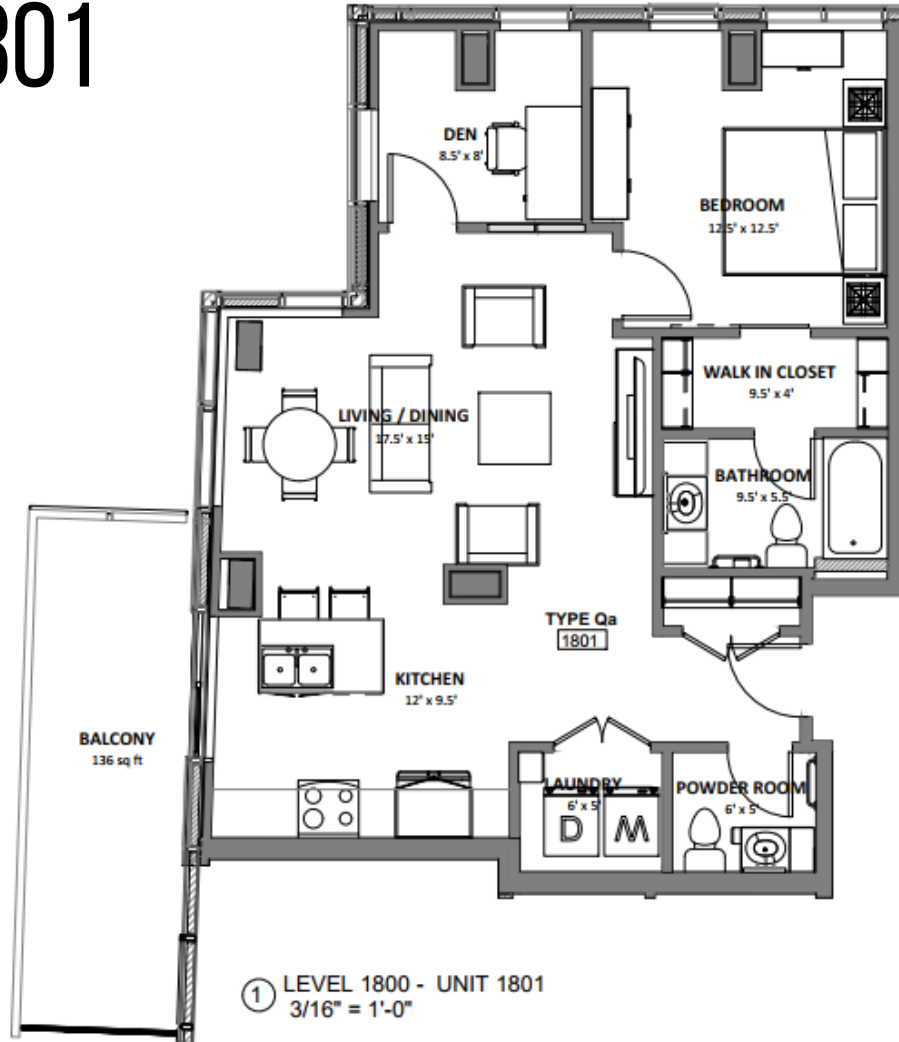

SUITE 1801

BEDROOMS:	1	SQUARE FOOTAGE:	950
DEN:	YES	SUITE TYPE:	QA
BATHROOMS:	1.5		