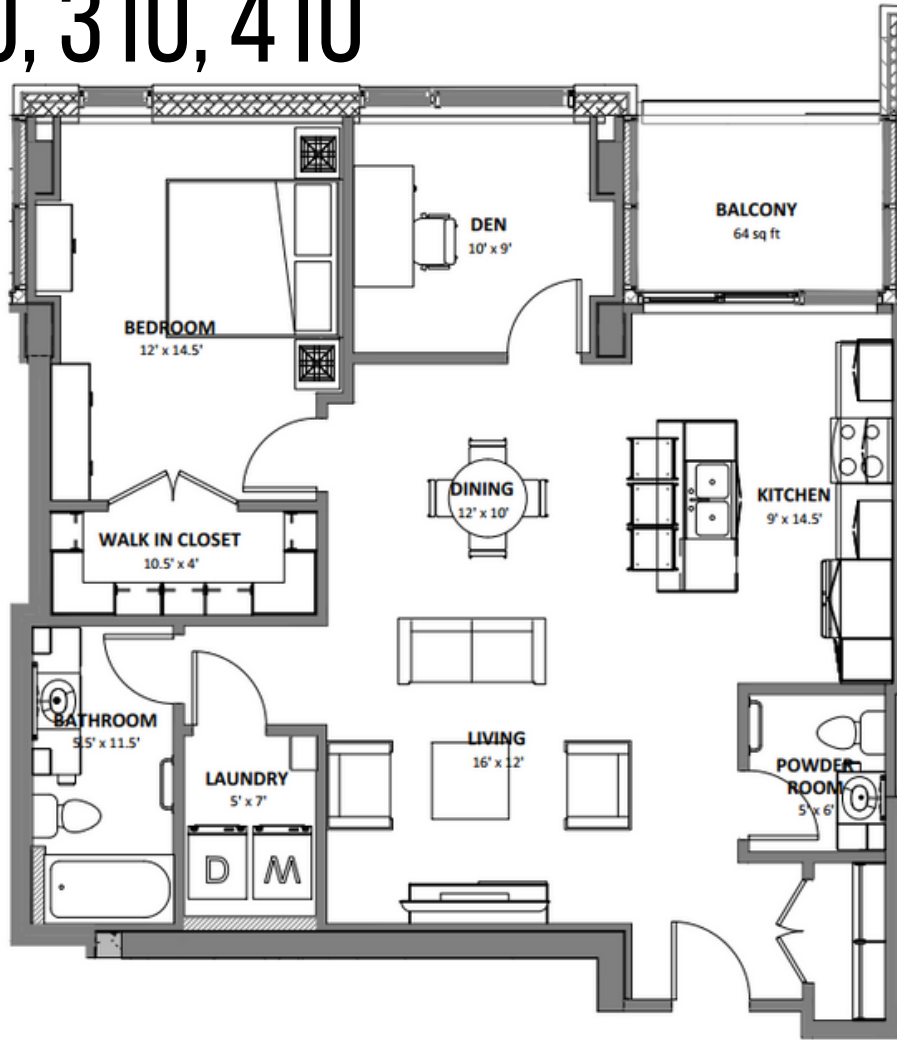

SUITE 210, 310, 410

BEDROOMS:	1	SQUARE FOOTAGE:	1,000
DEN:	YES	SUITE TYPE:	J
BATHROOMS:	1.5		