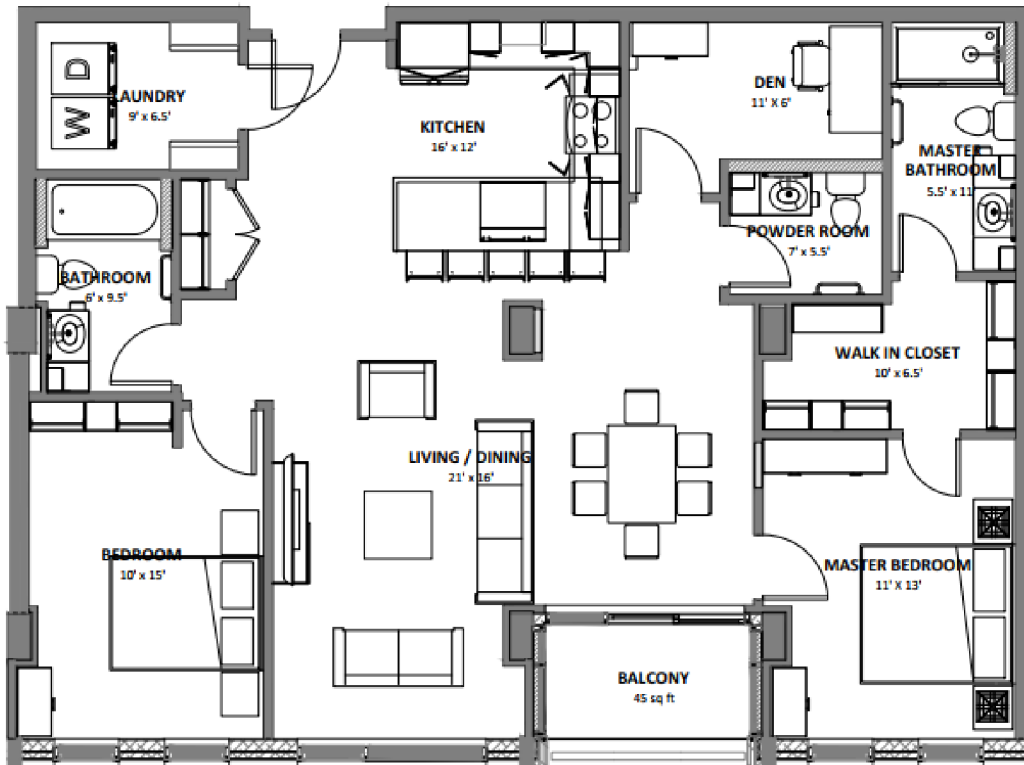

SUITE 206, 306, 406

BEDROOMS:	2	SQUARE FOOTAGE:	1,350
DEN:	YES	SUITE TYPE:	F
BATHROOMS:	2.5	VIRTUAL TOUR:	NO