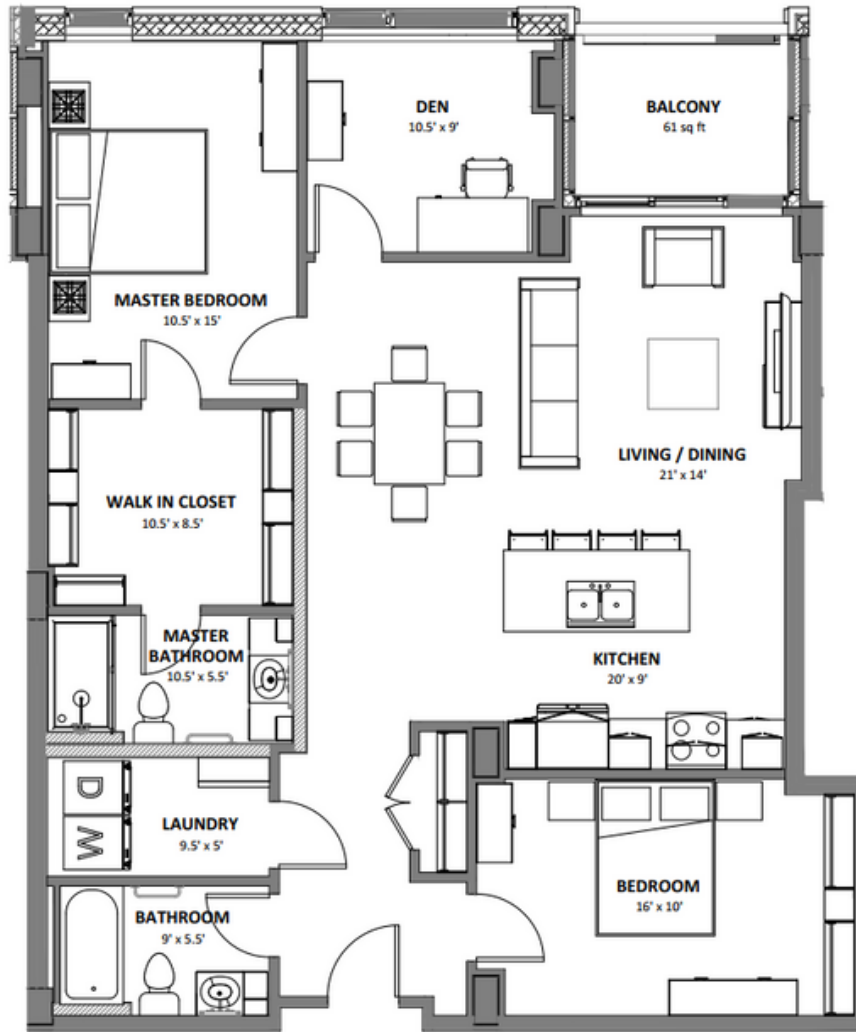

SUITE 211

BEDROOMS: 2

SQUARE FOOTAGE: 1,350

DEN: YES

SUITE TYPE: K

BATHROOMS: 2