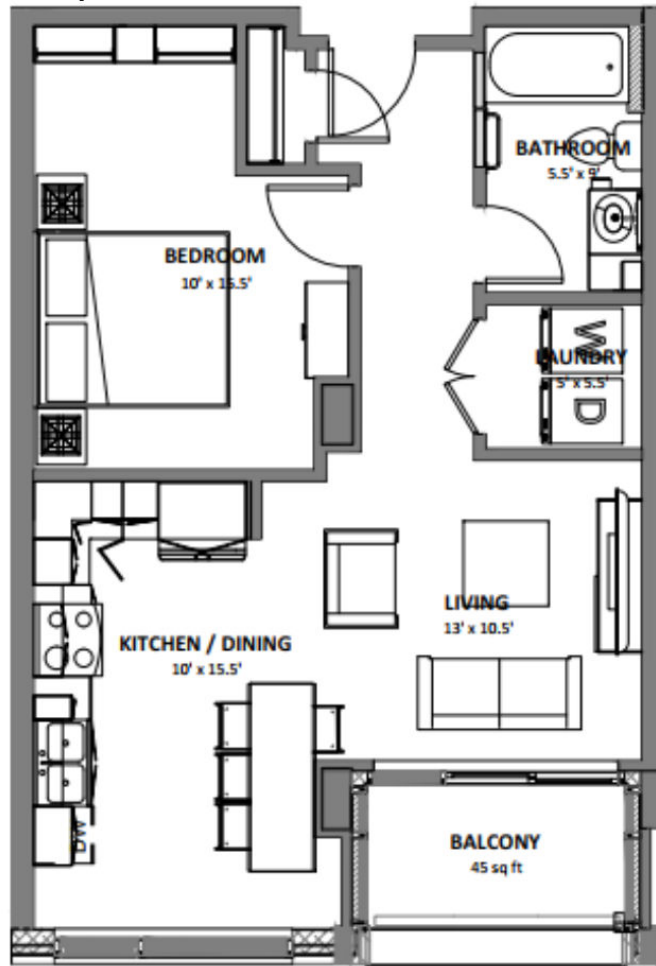

SUITE 207, 307, 407

BEDROOMS:	1	SQUARE FOOTAGE:	750
DEN:	NO	SUITE TYPE:	G
BATHROOMS:	1		