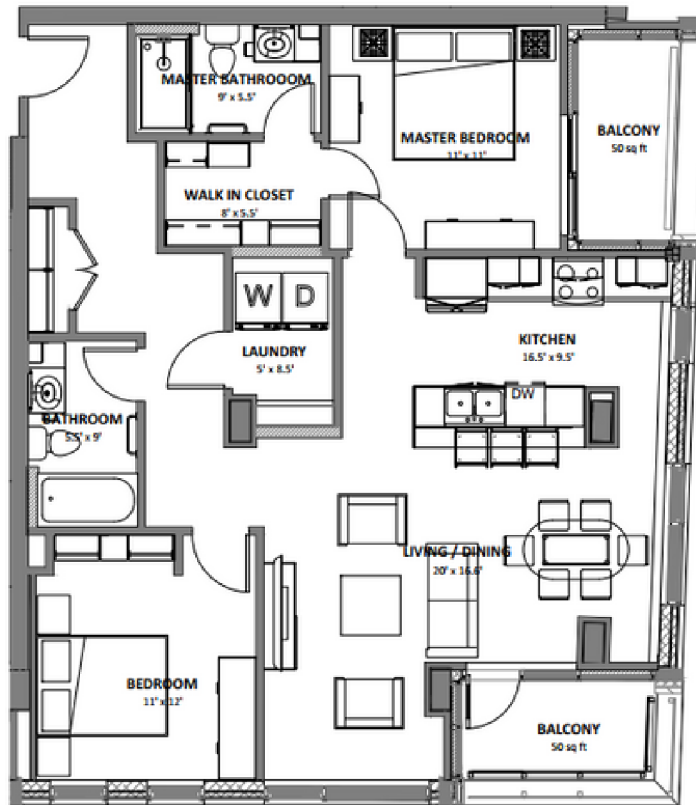

SUITE 208, 308, 408

VIRTUAL TOUR ON
THEELEVATION.CA

BEDROOMS:	2	SQUARE FOOTAGE:	1,150
DEN:	NO	SUITE TYPE:	H
BATHROOMS:	2	VIRTUAL TOUR:	YES