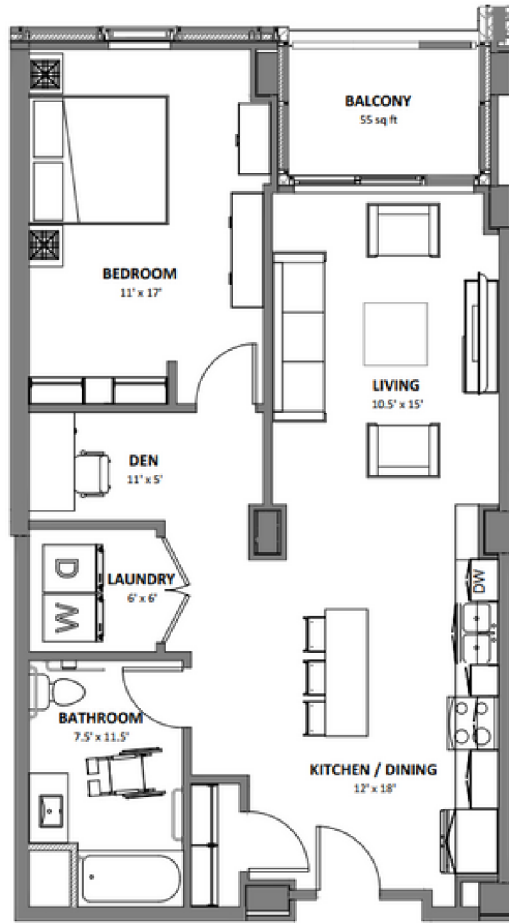

SUITE 212, 312, 412

BARRIER-FREE SUITE

BEDROOMS:	1	SQUARE FOOTAGE:	925
DEN:	YES	SUITE TYPE:	L
BATHROOMS:	1	VIRTUAL TOUR:	NO