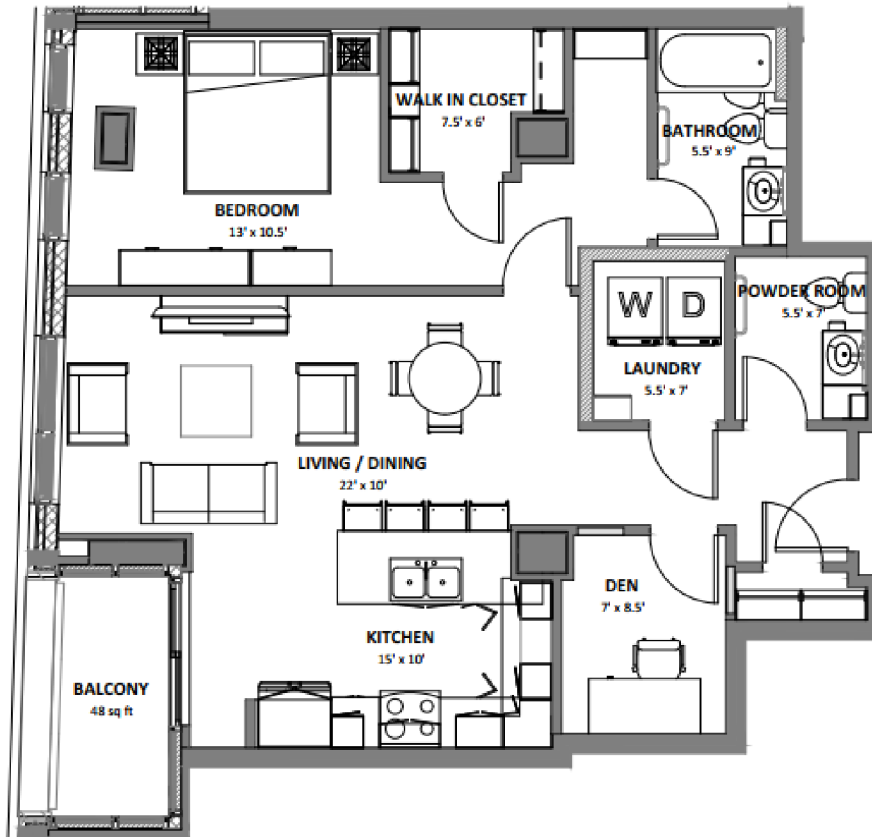

SUITE 202, 302, 402

BEDROOMS:	1	SQUARE FOOTAGE:	900
DEN:	YES	SUITE TYPE:	B
BATHROOMS:	1.5	VIRTUAL TOUR:	NO