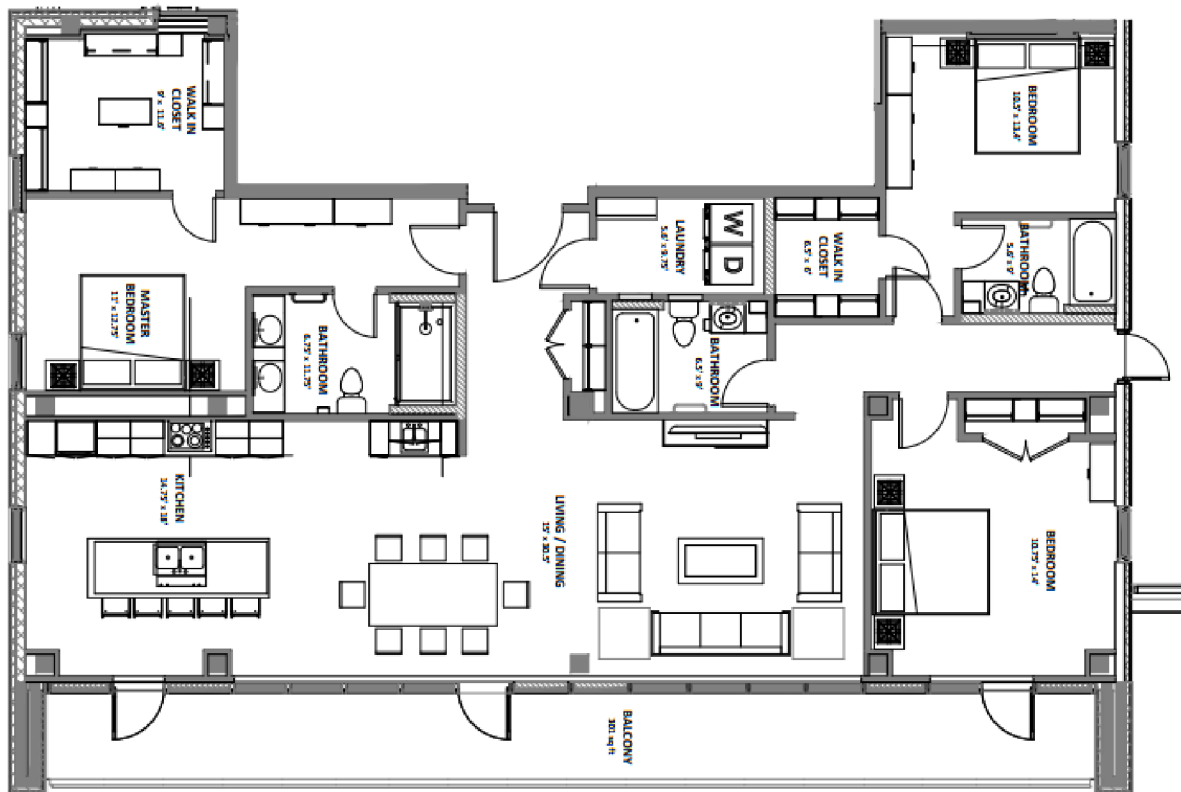

SUITE 1901

PENTHOUSE

BEDROOMS:	3	SQUARE FOOTAGE:	2,000
DEN:	NO	SUITE TYPE:	V
BATHROOMS:	3	VIRTUAL TOUR:	NO