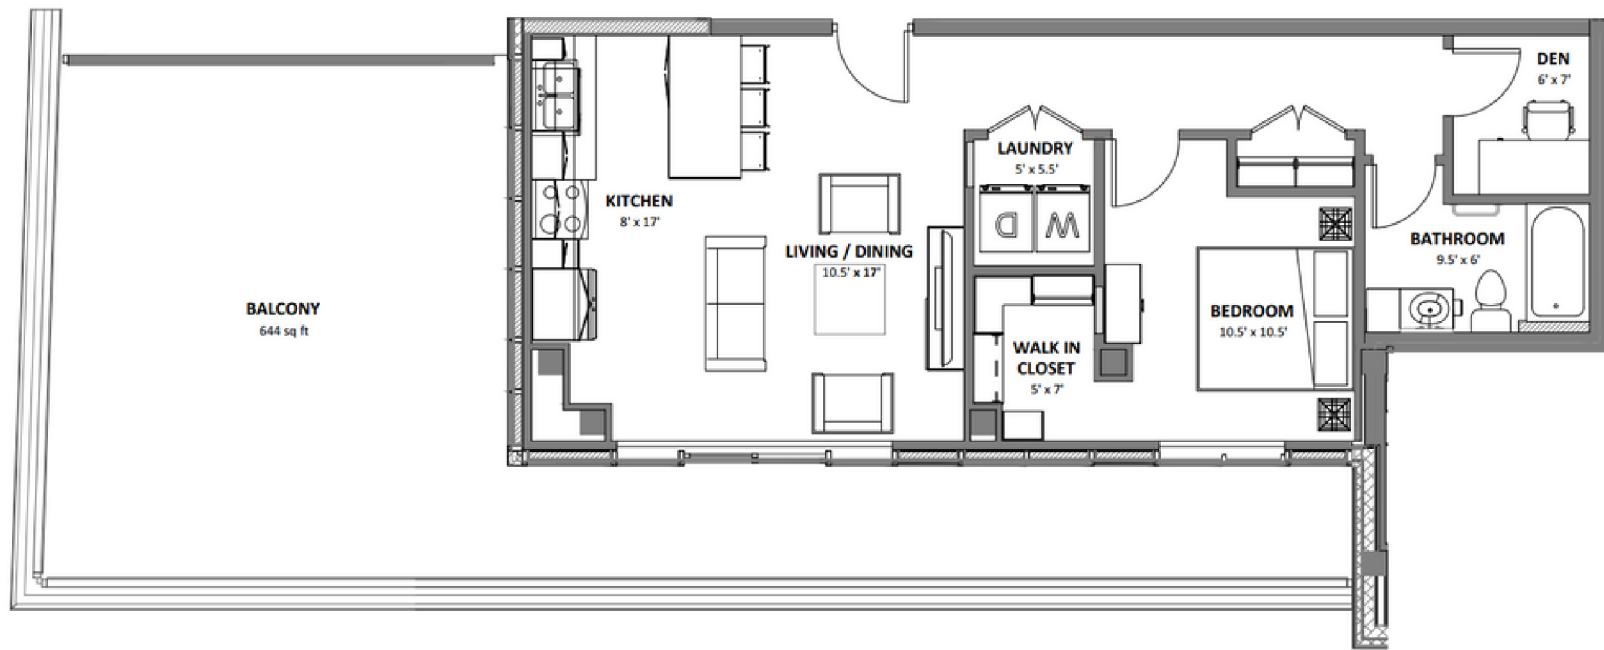

# SUITE 1902

BEDROOMS:	1	SQUARE FOOTAGE:	650
DEN:	YES	SUITE TYPE:	W
BATHROOMS:	1	VIRTUAL TOUR:	NO