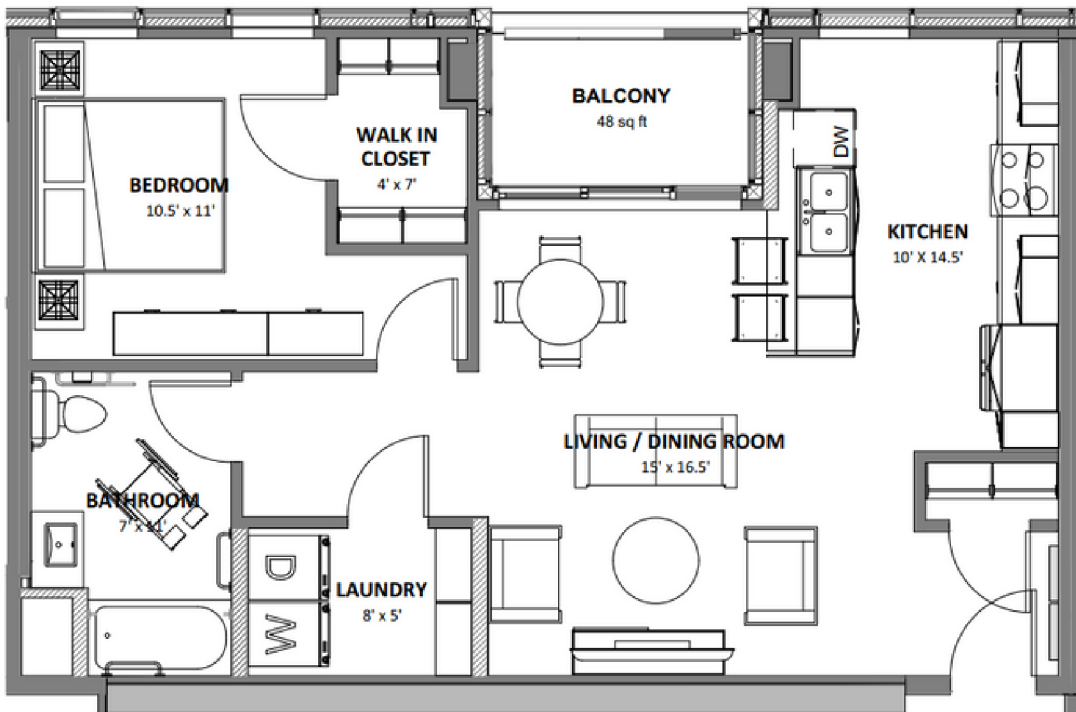

SUITE 213, 313, 413, 504

BARRIER-FREE SUITE

BEDROOMS:	1	SQUARE FOOTAGE:	800
DEN:	NO	SUITE TYPE:	M
BATHROOMS:	1	VIRTUAL TOUR:	NO