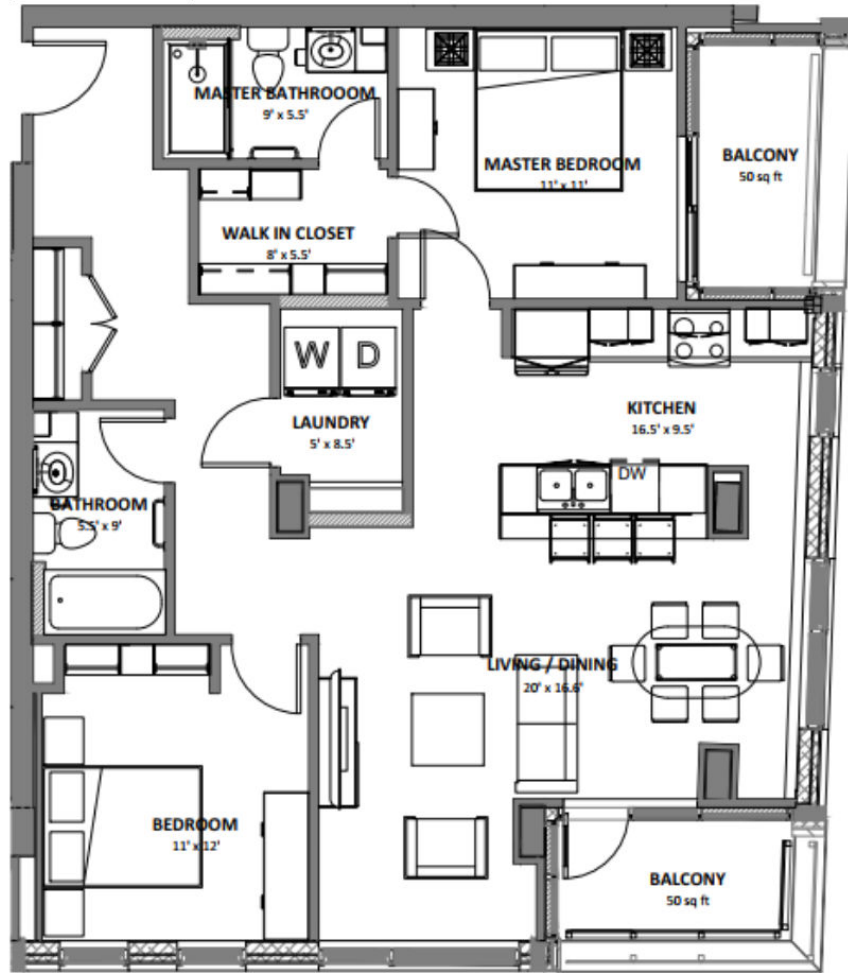

SUITE 208, 308, 408

BEDROOMS:	2	SQUARE FOOTAGE:	1,150
DEN:	NO	SUITE TYPE:	H
BATHROOMS:	2		