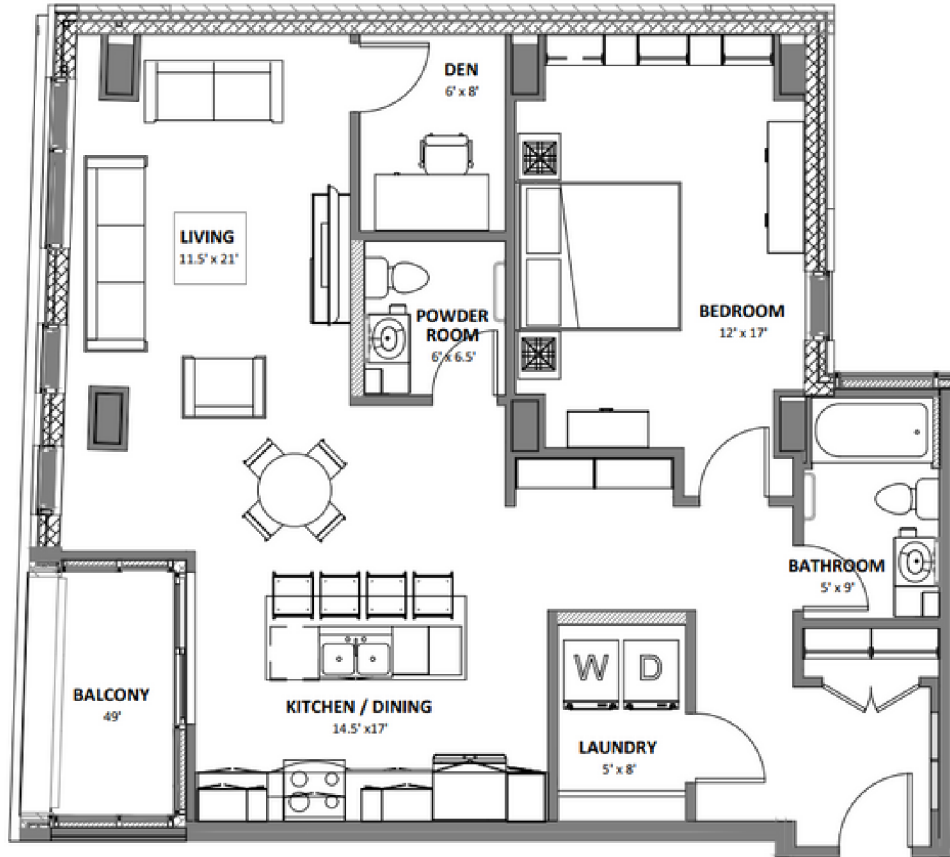

SUITE 201, 301, 401

VIRTUAL TOUR ON
THEELEVATION.CA

BEDROOMS:	1	SQUARE FOOTAGE:	1,025
DEN:	YES	SUITE TYPE:	A
BATHROOMS:	1.5	VIRTUAL TOUR:	YES