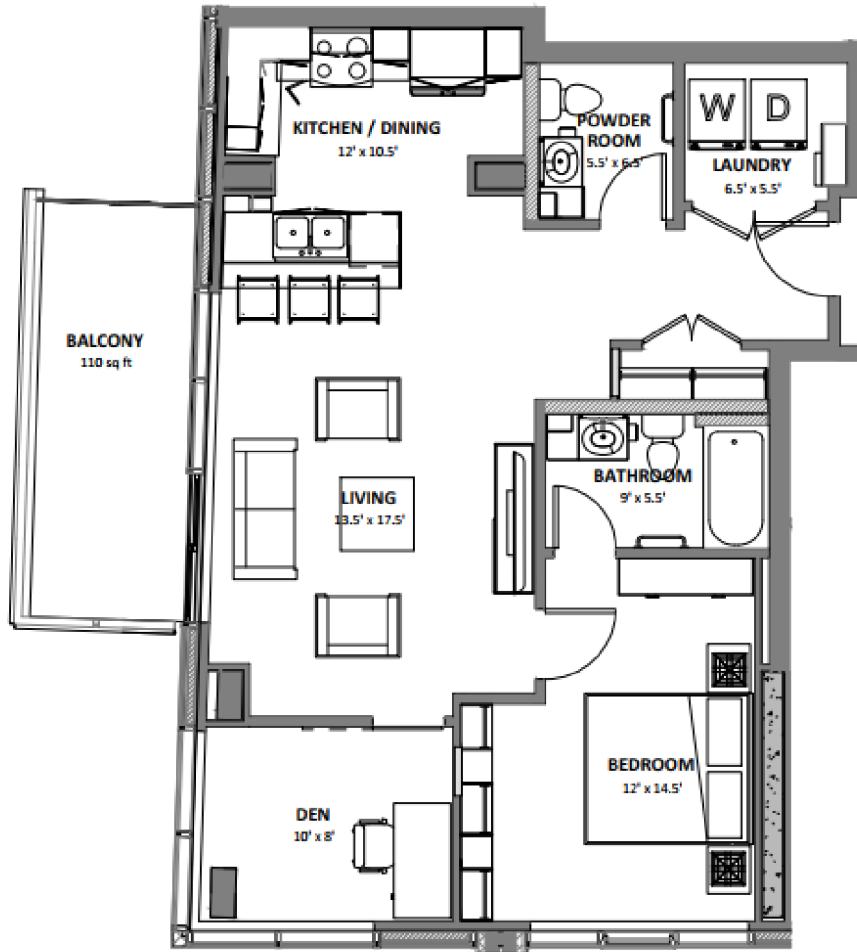

SUITE 602-1802

VIRTUAL TOUR ON
THEELEVATION.CA

BEDROOMS:	1	SQUARE FOOTAGE:	900
DEN:	YES	SUITE TYPE:	R
BATHROOMS:	1.5	VIRTUAL TOUR:	YES