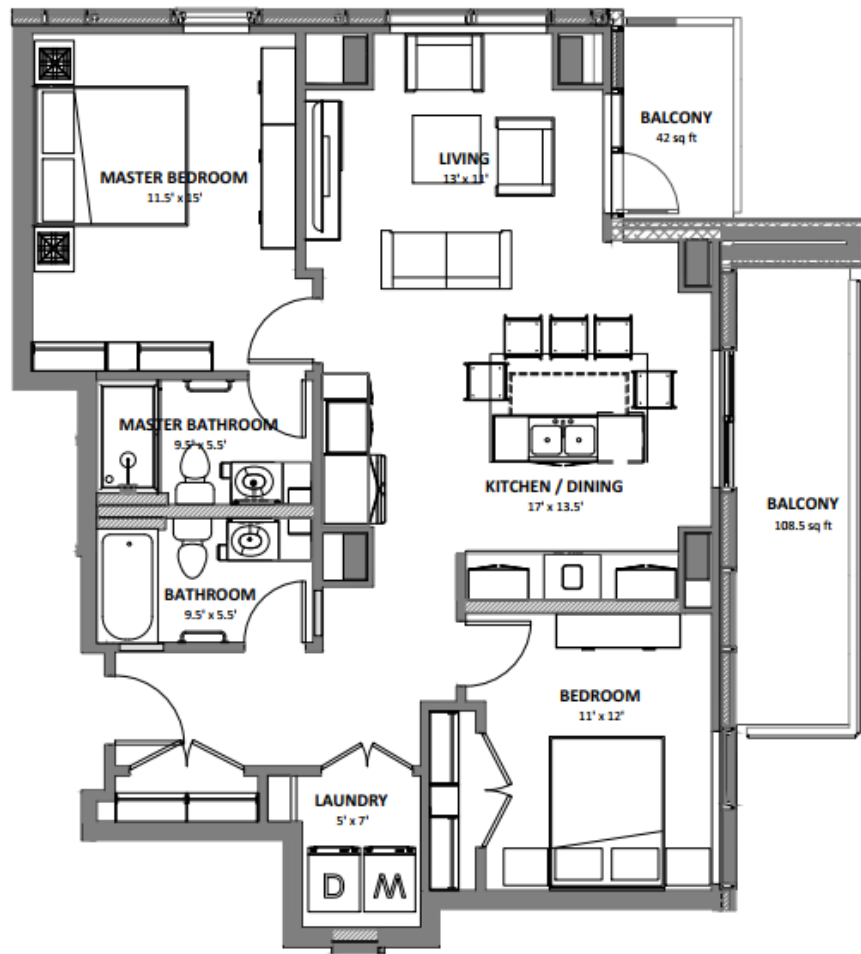

SUITE 605-1805

BEDROOMS:	2	SQUARE FOOTAGE:	1,250
DEN:	NO	SUITE TYPE:	T
BATHROOMS:	2		