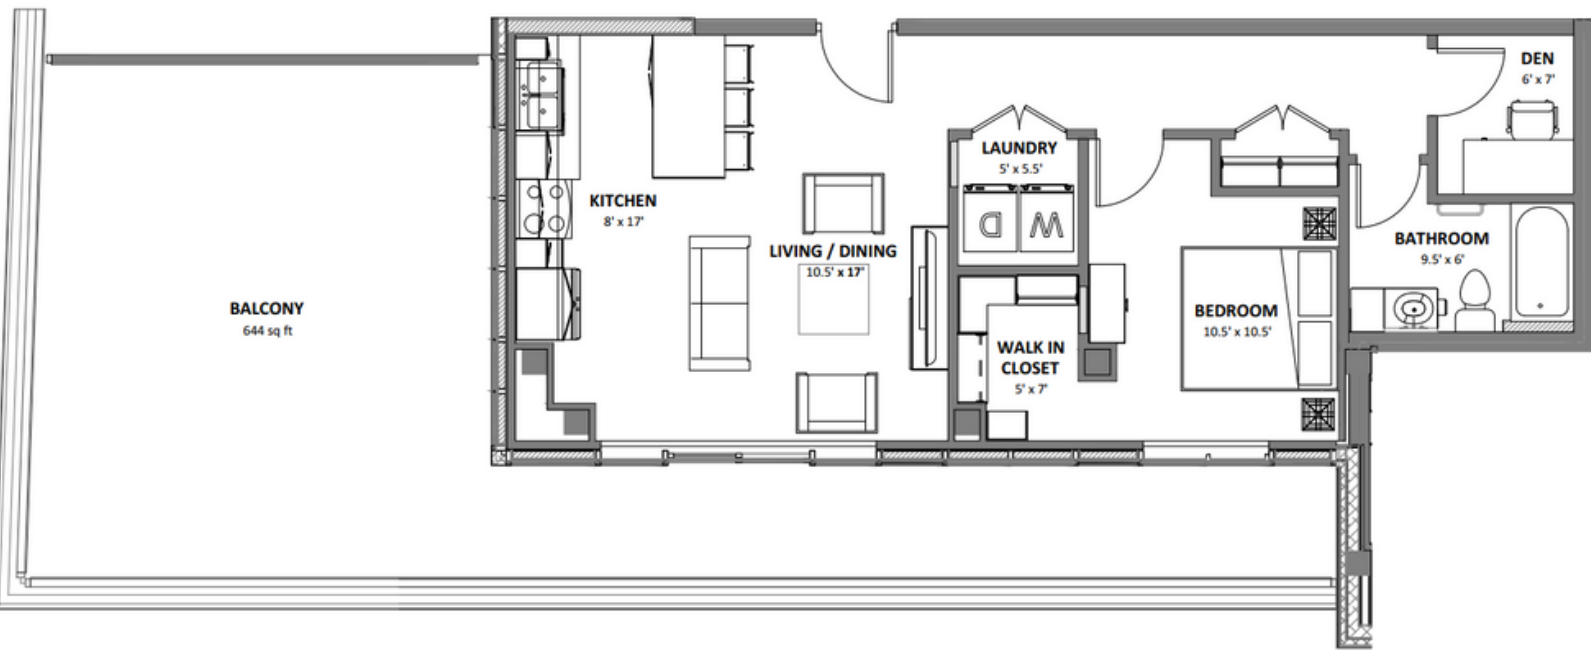

SUITE 1902

BEDROOMS:	1	SQUARE FOOTAGE:	650
DEN:	YES	SUITE TYPE:	W
BATHROOMS:	1		