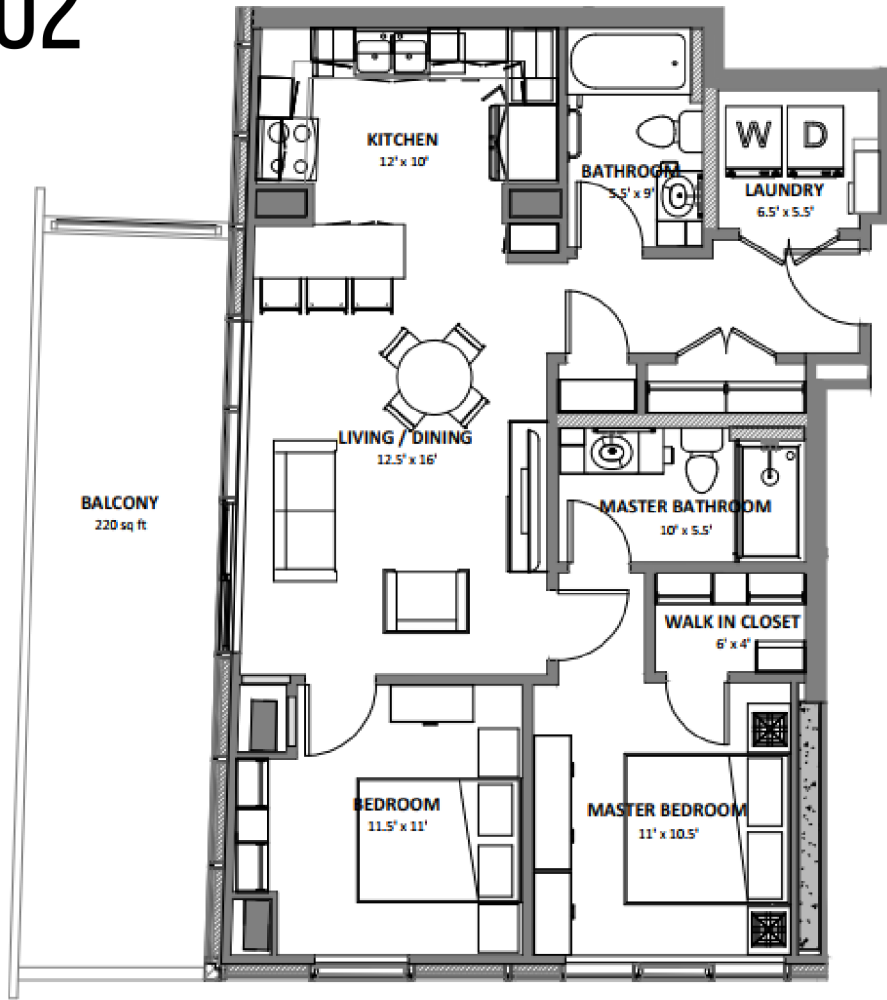

SUITE 502

BEDROOMS:	2	SQUARE FOOTAGE:	1,000
DEN:	NO	SUITE TYPE:	0
BATHROOMS:	2	VIRTUAL TOUR:	NO