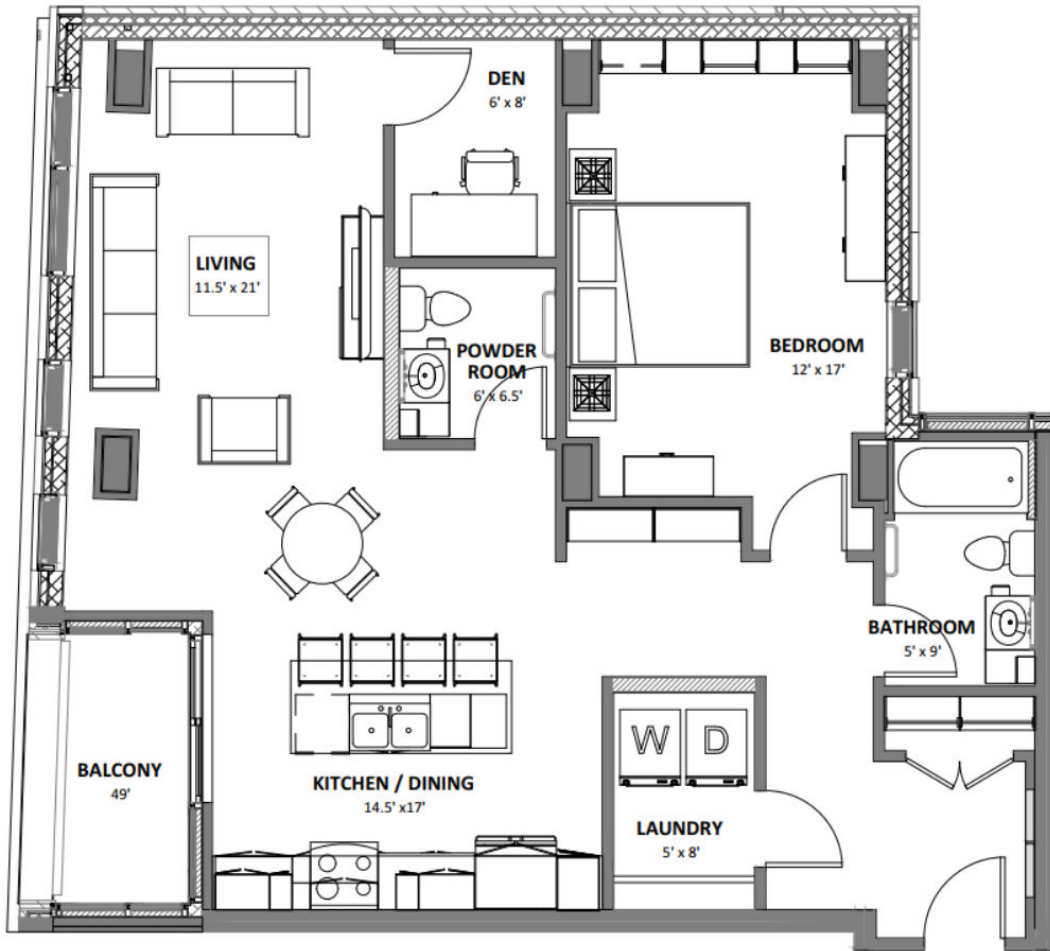

SUITE 201, 301, 401

BEDROOMS:	1	SQUARE FOOTAGE:	1,025
DEN:	YES	SUITE TYPE:	A
BATHROOMS:	1.5		