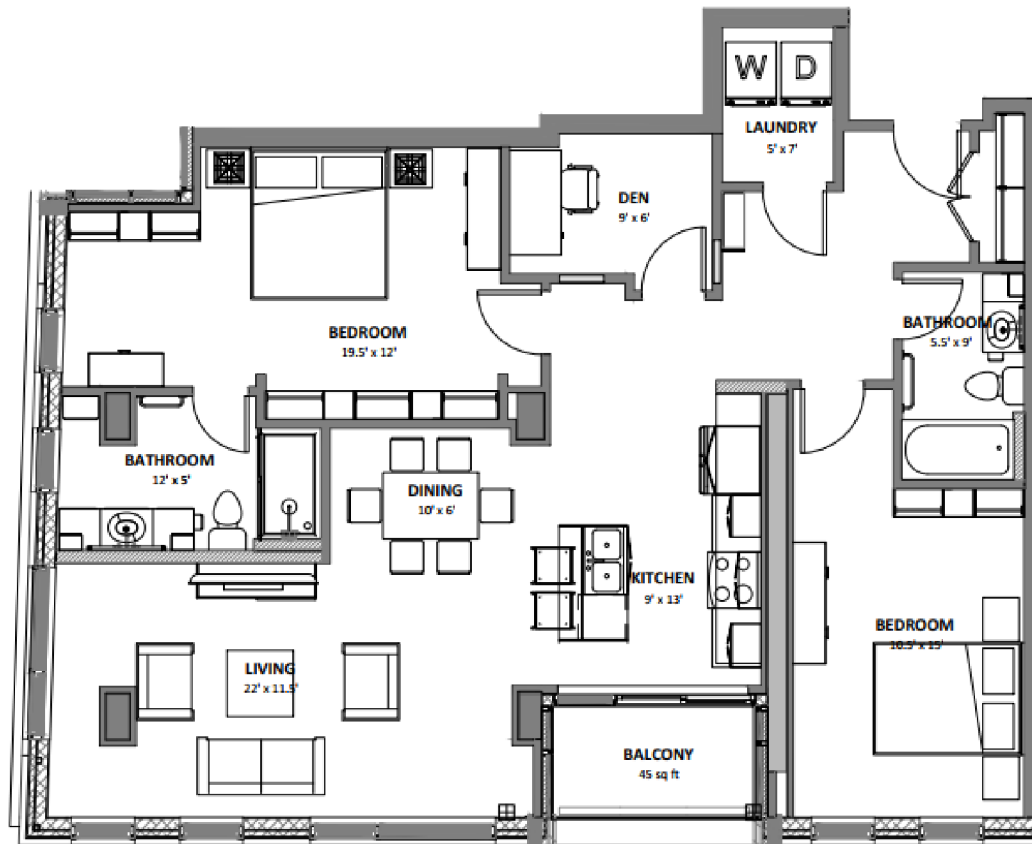

SUITE 203, 303, 403

BEDROOMS:	2	SQUARE FOOTAGE:	1,250
DEN:	YES	SUITE TYPE:	C
BATHROOMS:	2	VIRTUAL TOUR:	NO