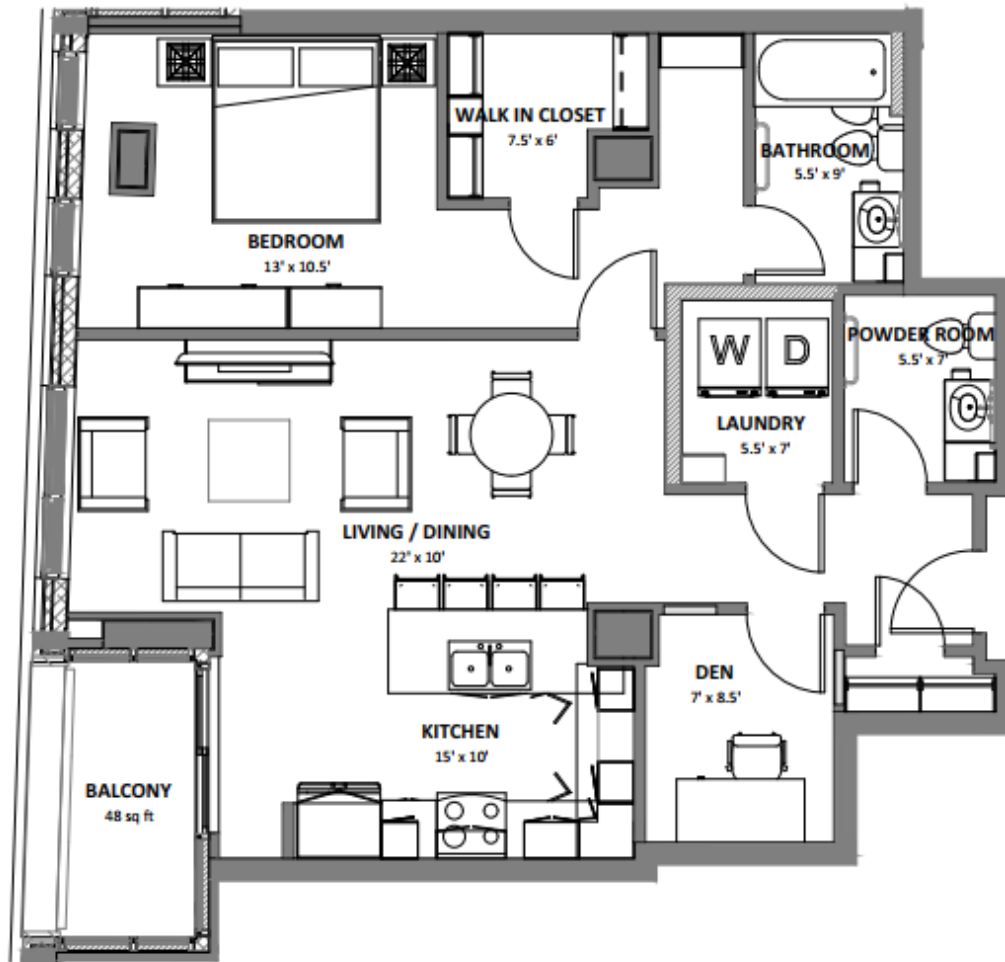

SUITE 202, 302, 402

BEDROOMS:	1	SQUARE FOOTAGE:	900
DEN:	YES	SUITE TYPE:	B
BATHROOMS:	1.5		