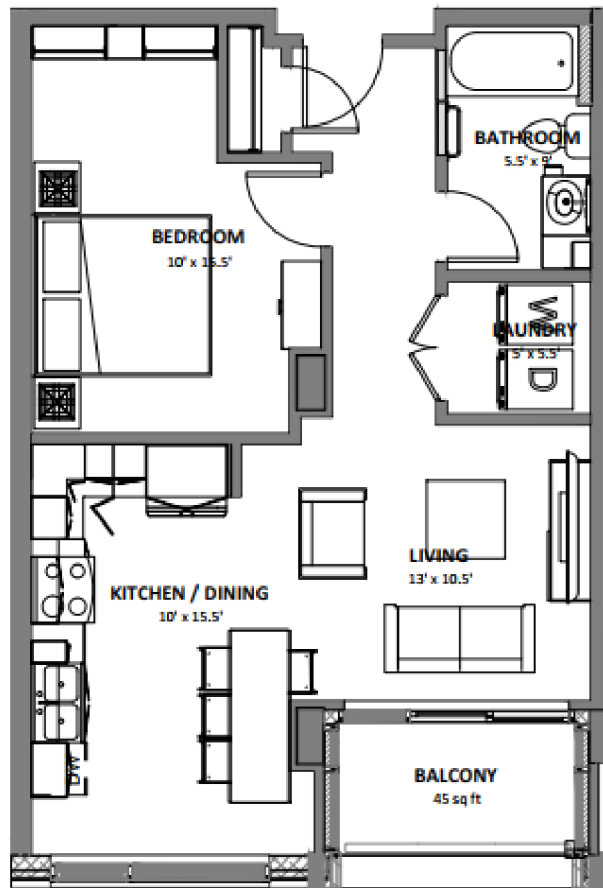

SUITE 207, 307, 407

BEDROOMS:	1	SQUARE FOOTAGE:	750
DEN:	NO	SUITE TYPE:	G
BATHROOMS:	1	VIRTUAL TOUR:	NO