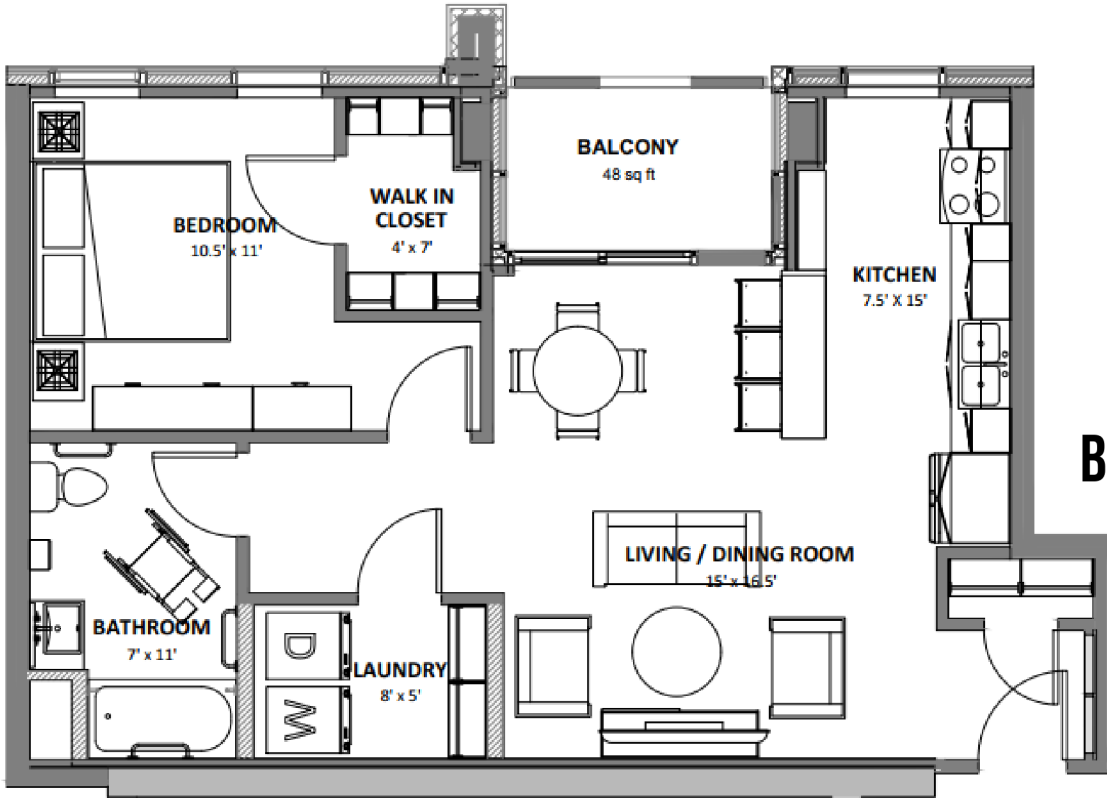

SUITE 606-1806

VIRTUAL TOUR ON
THEELEVATION.CA

BARRIER-FREE SUITE

BEDROOMS:	1	SQUARE FOOTAGE:	800
DEN:	NO	SUITE TYPE:	U
BATHROOMS:	1	VIRTUAL TOUR:	YES